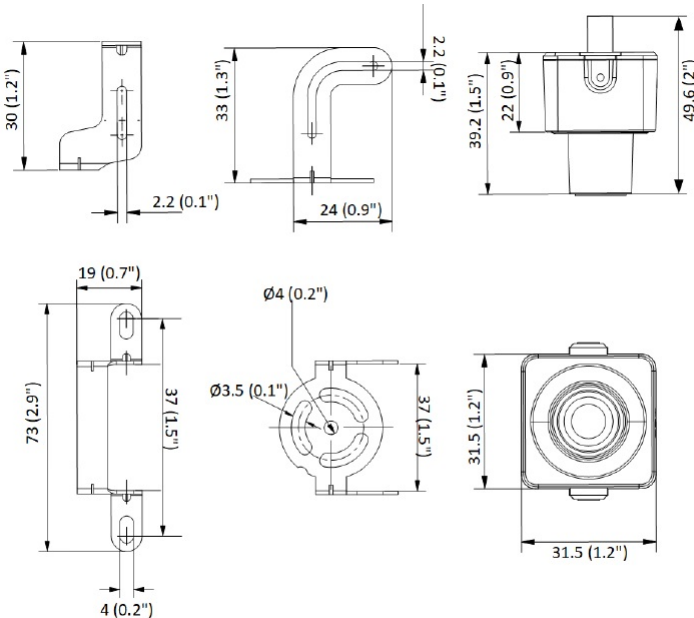

Unit: mm (inch)

E111 FACTORY – THANH BINH BCA CO., LTD.

Industrial Zone – Lai Yen – Hoai Duc – Ha Noi

Tel: 1800-282229 | Email : info@tbvision.com.vn | Website : tbvision.com.vn |