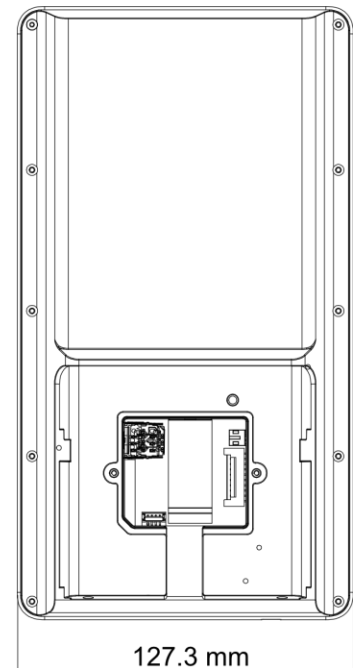

# THIẾT BỊ NHẬN DIỆN KHUÔN MẶT

Tích hợp tính năng nhận diện khuôn mặt sử dụng công nghệ AI...

MODEL: TB-FT98-A8DP

Sản xuất tại Nhà máy E111 - BCA

## Product Image Dimensions

- ✓ Power supply: 12 to 24 VDC, 3 A, Standard PoE
- ✓ Dimensions: 127.3 mm × 232.1 mm × 23.5 mm
- ✓ Working temperature: -30 °C to 60 °C

## Features

- ✓ 8-inch touch screen with bezel-less design
- ✓ Presents card on the screen to authenticate
- ✓ Face recognition distance: 0.3 m to 3 m, duration < 0.2 s/User, accuracy rate ≥ 99%
- ✓ 100,000 face capacity, 100,000 card capacity (Felica, DESfire, M1), and 150,000 event capacity
- ✓ Supports ISAPI, Wiegand, RS-485, TCP/IP, and PoE
- ✓ Two-way audio with indoor station and main station
- ✓ Configuration via the web client and mobile client
- ✓ Customizes attendance status name
- ✓ Biometric recognition products are not 100% applicable to anti-spoofing environments. If you require a higher security level, use multiple authentication modes.

## Specifications

System	
Operating system	Linux
Display	
Screen size	8-inch
Operation method	Capacitive touch screen
Resolution	1280 × 800
Video	
Lens	× 2
Resolution	2 MP
Video standard	PAL (Default) and NTSC
FOV	HFOV= 88° ; VFOV= 44° ; DFOV=108°
Network	
Wired network	10 M/100 M/1000 M self-adaptive
Interface	
Network interface	1
Lock control	1
Exit button	1
Door contact input	1
Alarm input	2
Alarm output	1
TAMPER	1
RS-485	1
Wiegand	1
USB	1
Capacity	
Face capacity	100000
Card capacity	100000
Event capacity	150000
Authentication	
Face recognition distance	0.3 to 3 m
Face recognition accuracy rate	≥99%
Face recognition duration	< 0.2 s
Card type	DESfire card, Felica card,
General	
Power supply	12 to 24 VDC, 3 A, Standard PoE
Working temperature	-30 °C to 60 °C (-22 °F to 140 °F)
Working humidity	0 to 90% (No condensing)
Protective level	IP65
Dimensions	127.3 mm × 232.1 mm × 23.5 mm (5.0" × 9.1" × 0.9" )
Power supply method	12 VDC/24 VDC Power Adapter