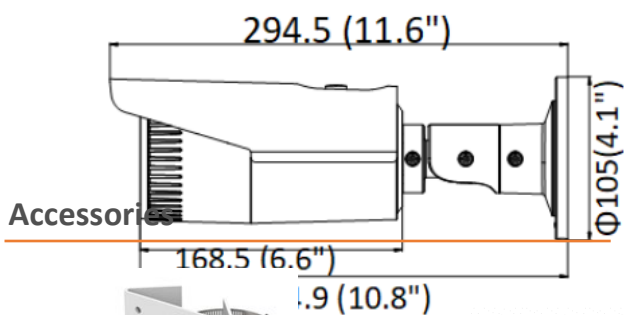

2 MP IR VARIFOCAL BULLET NETWORK CAMERA

SECURING YOUR LIFE

TB-I2322-PVF-60IR

Sản xuất lắp ráp tại Nhà máy E111 - BCA

Product Image Dimensions

- Dimensions: Ø 105 mm × 294.5 mm (4.1" × 11.6")
- Weight: Approx. 1500 g With package
- Material: metal
- Accessory: Adapter and junction box (included)
- Operating Conditions: -30 °C to +60 °C (-22 °F to +140 °F), Humidity 95% or less (non-condensing)

Vertical Pole Mount

Corner Mount

Ceiling mount

Features

- 1/2.7" Progressive Scan CMOS
- 1920 × 1080@30fps
- 2.7 to 13.5 mm varifocal lens
- Color: 0.01 Lux @ (F1.2, AGC ON), 0.018 Lux @ (F1.6, AGC ON), 0 Lux with IR
- H.265+, H.265, H.264+, H.264
- Three streams
- 120dB WDR
- BLC/3D DNR/ROI/HLC
- P67, IK10
- Built-in micro SD/SDHC/SDXC card slot, up to 128 GB
- 3-Axis adjustment