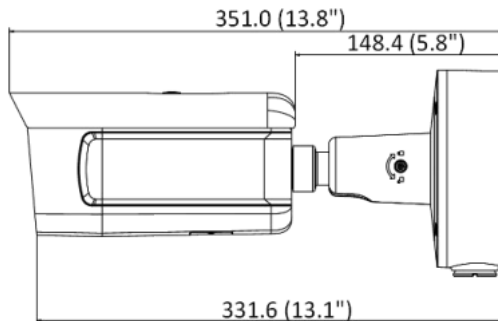

4 MP IR VARIFOCAL BULLET NETWORK CAMERA

TB-FD3-N47PVI

Sản xuất lắp ráp tại Nhà máy E111 - BCA

Product Image Dimensions

- Dimensions: $\varnothing 144 \times 347$ mm ($\varnothing 5.5'' \times 13.2''$)
- Weight: 3070g (6.7 lb.) With package
- Material: Aluminum alloy body
- Accessory: Adapter and junction box (included)
- Operating Conditions: $-40\text{ }^{\circ}\text{C}$ to $60\text{ }^{\circ}\text{C}$ ($-40\text{ }^{\circ}\text{F}$ to $140\text{ }^{\circ}\text{F}$), Humidity 95% or less (non-condensing)

Accessories

Vertical Pole Mount

Corner Mount

Ceiling mount

Specifications

CAMERA	
Image Sensor	1/1.8" Progressive Scan CMOS
Illumination Color	2560 × 1440
Shutter Speed	Color: 0.0005 Lux @ (F1.2, AGC ON); B/W: 0.0001 Lux @ (F1.2, AGC ON), 0 Lux with IR
Day & Night	IR cut filter Blue glass module to reduce ghost phenomenon
S/N Ratio	≥ 52 dB
WDR	140 dB
CAMERA FEATURES	
Max. IR LEDs Length	Up to 100 m
Day/Night	Auto(ICR) / Color / B/W
Backlight Compensation	BLC, HLC, Defog, 3D DNR
White Balance	Auto/Sunny/Night/Outdoor/Customized
Gain Control	Auto/Manual
Noise Reduction	3D
Privacy Masking	Up to 4 areas
LENS	
Iris Type	Auto-iris
Lens Type	Varifocal lens 8 to 32 mm
Aperture	2.7 to 13.5 mm: F1.4
IMAGE	
Video Compression	2560 × 1440 (50 Hz: 50 fps)
Main stream	50 Hz: 50 fps (2560 × 1440, 1920 × 1080, 1280 × 720) 60 Hz: 60 fps (2560 × 1440, 1920 × 1080, 1280 × 720)
Audio Compression	G.711/G.722.1/G.726/MP2L2/PCM/MP3/AAC-LC
Video Compression	Main Stream: H.265+/H.265/H.264+/H.264 Sub-Stream: H.265/H.264/MJPEG Third Stream: H.265/H.264/MJPE
Stream	50Hz: 50fps (1920 × 1080, 1280 × 960, 1280 × 720) 60Hz: 60 fps (1920 × 1080, 1280 × 960, 1280 × 720)
Image Setting	2560 × 1440
Video Bit Rate	32 Kbps to 16 Mbps