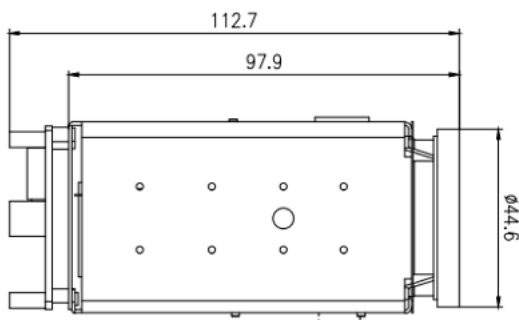

5 MP IR VARIFOCAL MODULE NETWORK CAMERA

SECURING YOUR LIFE

Sản xuất lắp ráp tại Nhà máy E111 - BCA

Product Image Dimensions

- Dimensions: 112.7×47.9×55.7mm
- Material: metal

Features

- 1/2.8" Progressive Scan CMOS
- 5MP(2560×1920)@30fps
- Color: 0.01 Lux @ (F1.2, AGC ON),
- B/W: 0.001 Lux @ (F1.2, AGC ON)
- H.265+, H.265, H.264+, H.264
- Three streams
- 120dB WDR
- BLC/3D DNR/ROI/HLC

For more information, please visit
our website

*All pictures and specifications are for reference only and are subject to change without prior notice.

Specifications

| Camera | |
|----------------------|---|
| Image Sensor | 1/2.8" Progressive Scan CMOS |
| Signal System | PAL/NSTC |
| Electronic Shutter | Auto/Manual, 1/5 ~ 1/20,000s |
| Min. illumination | Color: 0.01 Lux @ (F1.2, AGC ON), BW: 0.001 Lux @ (F1.2, AGC ON) |
| S/N Ratio | 55 dB |
| Day/Night | Auto(ICR)/Day / Night/Timing |
| Wide Dynamic Range | True WDR 120 dB |
| Lens | |
| Focal Length | 5.3 ~ 159mm |
| Max. Aperture | F1.6 ~ F4.3 |
| Angle of View | H: 55°~2.3°, V: 41.6°~1.7° |
| Optical Zoom | 30x |
| Digital Zoom | 16x |
| Focus Control | Auto/Manual |
| Video | |
| Max. Resolution | 5MP(2560×1920) |
| Streaming Capability | 3 Streams |
| Stream/Frame Rate | Stream1: 2560×1920, 2048×1536, 2304×1296 1280×960 @ 20fps Stream2: D1, VGA, 640×360, CIF, QVGA @ 25/30fps Stream3: VGA, CIF, QVGA @ 25/30fps |
| Bit Rate Control | CBR/VBR |
| Bit Rate | Stream1: 100kbps~16Mbps Stream2: 10kbps~6Mbps Stream3: 10kbps~3Mbps |
| Image Adjustment | Brightness/Sharpness/Contrast/Saturation adjustable |
| White Balance | Auto/Manual |
| Noise Reduction | 2D/3D DNR |
| Image Enhancement | WDR/HLC/BLC/Anti-shake/Defog |
| Audio | |
| Audio Compression | G.711, RAW_PCM |
| Bit Rate | 8kbps(G.711), 16kps(RAW_PCM) |