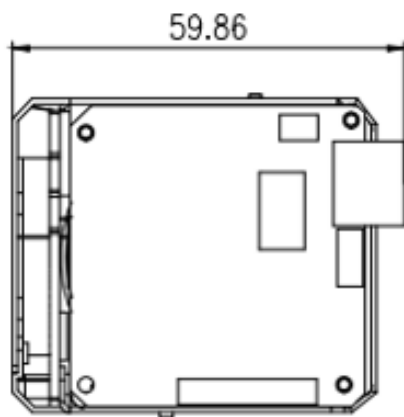

5 MP IR VARIFOCAL MODULE NETWORK CAMERA

SECURING YOUR LIFE

Sản xuất lắp ráp tại Nhà máy E111 - BCA

Product Image Dimensions

- Dimensions: 112.7×47.9×55.7mm
- Material: metal

Features

- 1/2.8" Progressive Scan CMOS
- 5MP(2560×1920)@30fps
- Color: 0.01 Lux @ (F1.2, AGC ON),
- B/W: 0.001 Lux @ (F1.2, AGC ON)
- H.265+, H.265, H.264+, H.264
- Three streams
- 120dB WDR
- BLC/3D DNR/ROI/HLC