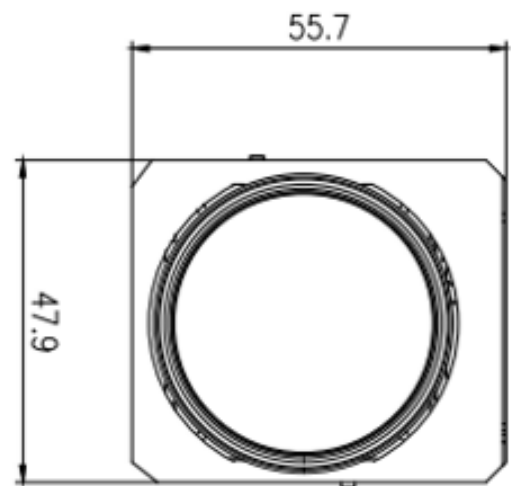

5 MP IR VARIFOCAL MODULE NETWORK CAMERA

SECURING YOUR LIFE

Sản xuất lắp ráp tại Nhà máy E111 - BCA

Product Image Dimensions

- Dimensions: 112.7×47.9×55.7mm
- Material: metal

Features

- 1/2.8" Progressive Scan CMOS
- 5MP(2560×1920)@30fps
- Color: 0.01 Lux @ (F1.2, AGC ON),
- B/W: 0.001 Lux @ (F1.2, AGC ON)
- H.265+, H.265, H.264+, H.264
- Three streams
- 120dB WDR
- BLC/3D DNR/ROI/HLC

For more information, please visit
our website

*All pictures and specifications are for reference only and are subject to change without prior notice.

Specifications

| Camera | |
|----------------------|---|
| Image Sensor | 1/2.8" Progressive Scan CMOS |
| Signal System | PAL/NSTC |
| Electronic Shutter | Auto/Manual, 1/5 ~ 1/20,000s |
| Min. illumination | Color: 0.01 Lux @ (F1.2, AGC ON), BW: 0.001 Lux @ (F1.2, AGC ON) |
| S/N Ratio | 55 dB |
| Day/Night | Auto(ICR)/Day / Night/Timing |
| Wide Dynamic Range | True WDR 120 dB |
| Lens | |
| Focal Length | 5.3 ~ 159mm |
| Max. Aperture | F1.6 ~ F4.3 |
| Angle of View | H: 55°~2.3°, V: 41.6°~1.7° |
| Optical Zoom | 30x |
| Digital Zoom | 16x |
| Focus Control | Auto/Manual |
| Video | |
| Max. Resolution | 5MP(2560×1920) |
| Streaming Capability | 3 Streams |
| Stream/Frame Rate | Stream1: 2560×1920, 2048×1536, 2304×1296 1280×960 @ 20fps Stream2: D1, VGA, 640×360, CIF, QVGA @ 25/30fps Stream3: VGA, CIF, QVGA @ 25/30fps |
| Bit Rate Control | CBR/VBR |
| Bit Rate | Stream1: 100kbps~16Mbps Stream2: 10kbps~6Mbps Stream3: 10kbps~3Mbps |
| Image Adjustment | Brightness/Sharpness/Contrast/Saturation adjustable |
| White Balance | Auto/Manual |
| Noise Reduction | 2D/3D DNR |
| Image Enhancement | WDR/HLC/BLC/Anti-shake/Defog |
| Audio | |
| Audio Compression | G.711, RAW_PCM |
| Bit Rate | 8kbps(G.711), 16kps(RAW_PCM) |