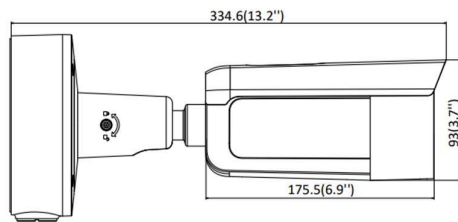

## Product Image Dimensions

- Dimensions: 334 mm × 97.9 mm × 95.7 mm (13.2" × 3.9" × 3.8")
- Weight: Approx. 1085 g (2.4 lb.)
- Accessory: Adapter and junction box (included)
- Operating Conditions: -30 °C to +60 °C (-22 °F to +140 °F), Humidity 95% or less (non-condensing)